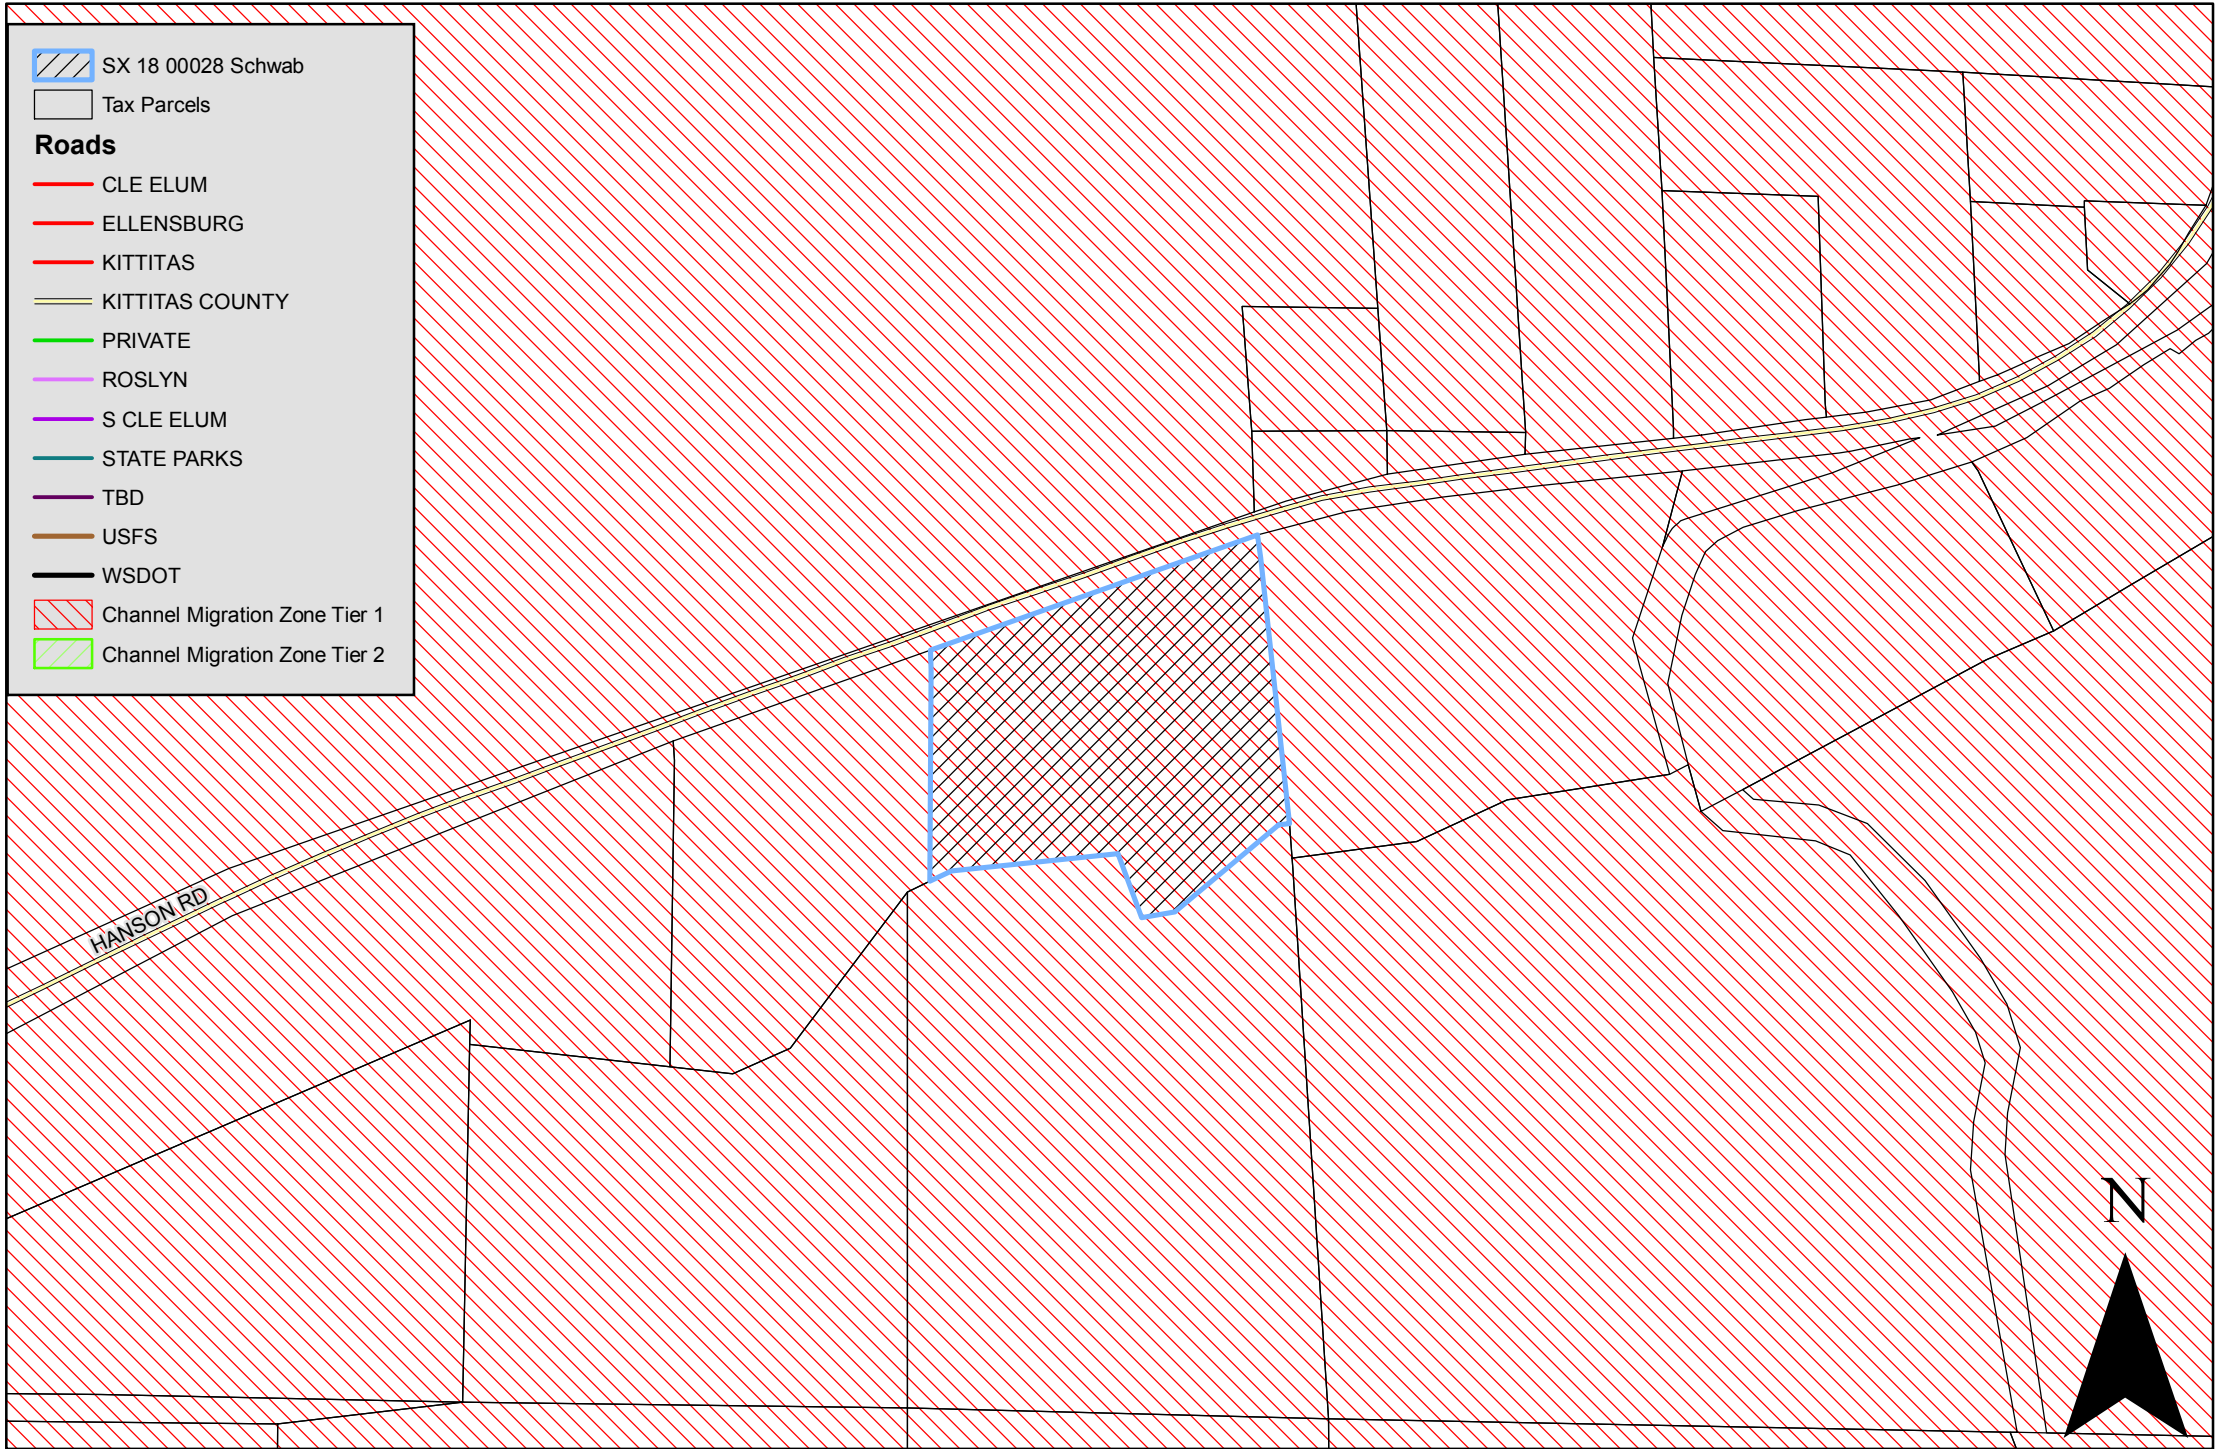

SX-18-00028

1:3,000

Channel Migration Zones